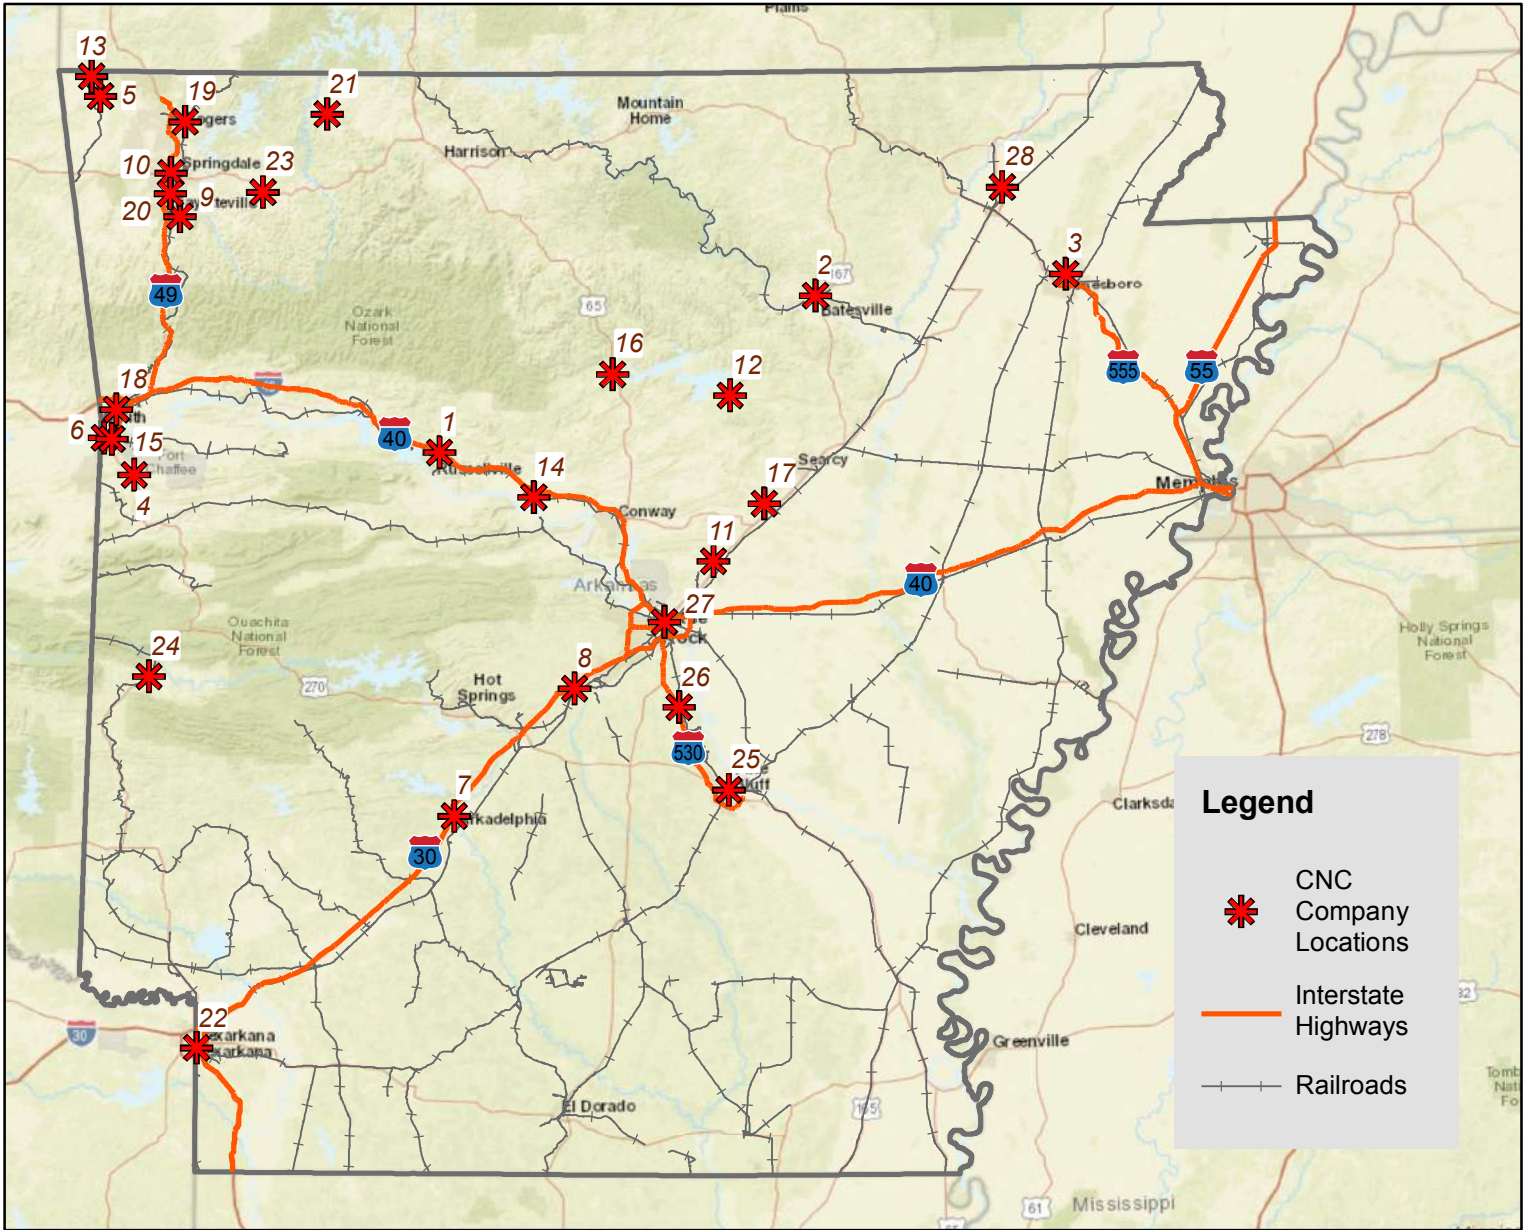

CNC MACHINE COMPANIES IN ARKANSAS

Legend

- CNC Company Locations
- Interstate Highways
- Railroads

COMPANY	LOCATION	CITY	ZIP	COMPANY	LOCATION	CITY	ZIP
1 ACC, Inc.	97 Gunn Place	Russellville	72802	15 Hess Die Mold, Inc.	4921 Old Greenwood Street	Fort Smith	72903
2 Aerotech Machine Corporation	2585 North Central	Batesville	72501	16 J.D. Tool & Engineering	705 Old Highway 9	Clinton	72031
3 Alexander's Machine Shop, Inc.	1201 East Johnson Avenue	Jonesboro	72401	17 Kloss Machine Company, Inc.	141 Highway 321	Beebe	72012
4 All-Tech Machine & Tool, Inc.	2618 West Center Street	Greenwood	72936	18 KMF, Inc.	5730 North Sixth Street	Fort Smith	72904
5 Amark Engineering & Manufacturing, Inc.	203 Main Street S.W.	Gravette	72736	19 Mafco, Inc.	1203 North Sixth Street	Rogers	72756
6 Anco Tool & Die, Inc.	4522 South 16th Street	Fort Smith	72901	20 Maynard, Inc.	1324 West Van Ashe Drive	Fayetteville	72704
7 Arkco Machine Products, Inc.	1101 Chevrolet Drive	Arkadelphia	71923	21 Mission Minded, Inc.	705 North Springfield Street	Berryville	72616
8 B & B Machine	1110 Airline Drive	Benton	72015	22 Precision Metal Industries, Inc.	801 Roberts Street	Texarkana	71854
9 Bargo Engineering, Inc.	1755 South Armstrong Avenue	Fayetteville	72701	23 Shaw Engineering	7703 Highway 412 E	Huntsville	72740
10 Bishop Racing Products, Inc.	4065 McRay Avenue	Springdale	72762	24 Sterling Machinery Company, Inc.	104 Port Arthur Avenue	Mena	71953
11 Custom Tool & Die, Inc.	8310 Arkansas Highway 5	Cabot	72023	25 Strong Manufacturing Company, Inc.	2301 University Drive	Pine Bluff	71602
12 Defiance Metal Products of Arkansas, Inc.	944 By-Pass Road	Heber Springs	72543	26 Superior Tool, Inc.	410 Highway 365 S	Redfield	72132
13 FM Structural Plastic Technology, Inc.	20860 Roundtop Drive	Sulphur Springs	72768	27 Watson Machine & Fabrication, Inc.	1109 North Pine Street	North Little Rock	72114
14 G & M Tool & Machine, Inc.	1611 West Broadway Street	Morrilton	72110	28 West Machine, Inc.	1216 Fulbright, Airport Industrial Park	Walnut Ridge	72476