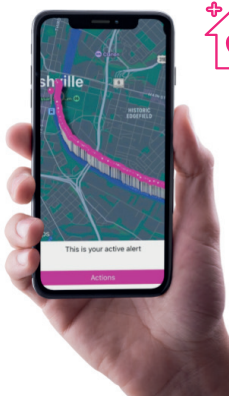

## The Kwema Smart Badge Reel™ for employee safety USE CASES

### ON-SITE SOLUTION

1

In the event of an incident or evacuation, employees can push the button on the side of their badge reel for 3 seconds, activating a silent alarm.

2

The signal pings the nearest access point via bluetooth and forwards the alert to your security team within seconds.

3

Using our Kwema Emergency Response Dashboard, or integrating it within your existing system, security can see exactly who pressed the alert, where the alert came from, and respond appropriately.

### OFF-SITE SOLUTION

Sync your Smart Badge Reel to the Kwema App via bluetooth and call alerts using cellphone GPS. Similar to our On-Site solution, alerts are collected by the Kwema Response Dashboard. If no security team or protocol exists, local city, county or government emergency services such as 911 can receive alerts and dispatch first responders.