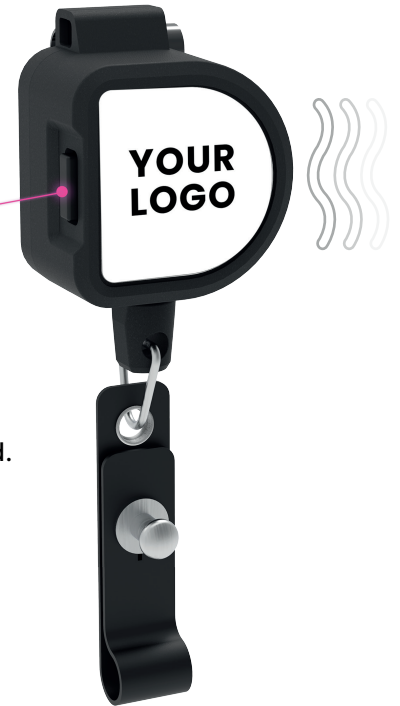

SMART BADGE REEL™

TECHNICAL SPECIFICATIONS INFORMATION

FEATURES AND BENEFITS

- Haptic feedback with each alert sent.
- The battery life lasts for more than 700 alerts.
- Standard Duty retraction force holds up to 4 oz. and has a 24” reach.
- Heavy Duty kevlar cord with an 80 lb. minimum breaking strength.
- Available with swivel clip attachment, alligator clip, carabiner, or lanyard.
- Fully customizable epoxy logo finish.
- Stainless Steel Spring in a 1-3/8” diameter black polycarbonate case.
- Protection: IP-64 (dust protected and water spray from any direction)

Duress Button

TECHNOLOGY

- Bluetooth 4.2 Low Energy wireless 2.4GHz RF
- Ultra-low power consumption
- 32-bit ARM® Cortex™ M4F CPU core
- Nordic nRF52832 processor

ENVIRONMENTAL

- Temperature -10°C / + 60°C (14°F / +140°F)
- Humidity from 0% up to 90%

POWER

- Cell, replaceable, non-rechargeable, battery type 3V
- Lithium coin 1 x 137mAh CR1632
- Current: 0.215 mA average, 7.290 mA instantaneous

DIMENSIONS AND WEIGHT

Height	55.62 mm (2.19 in)
Depth	29.21mm (1.15 in)
Width	37.33mm (1.378 in)